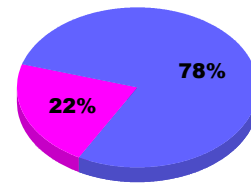

YTD Status Quo Clubs 2012-2013

Status Quo Clubs Compared to Status Quo Members

Legend: Status Quo Clubs (Cyan), Total Status Quo Members (Green)

MEMBERSHIP

Membership Results
2012-2013

Membership
2011-2012

Month	Net Memb Goal	Actual New Memb	Actual Dropped Memb	Gain/Loss of Memb	Gain/Loss of Memb
Jul/Aug/Sep	-10	43	-39	4	15
Totals	-10	43	-39	4	15

Membership Results 2012-2013

Goal, New, Dropped, Gain/Loss

Legend: Goal (Cyan), Actual (Green), Dropped (Yellow), Gain Loss (Magenta)

Comparison of Membership Gain/Loss

Current Year Compared to the Previous Year

Legend: Current Year (Cyan), Previous Year (Green)

Gender Comparison 2012-2013

Jul/Aug/Sep

Legend: Male (Blue), Female (Magenta)